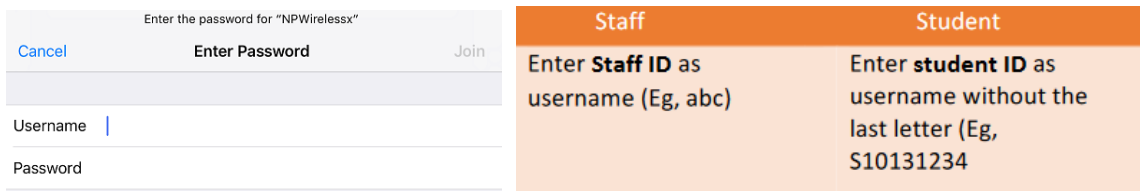

Login to NPWirelessx (iPhone/iPad/iOS devices)

- 1) Click on the Settings icon.

- 2) Select "Wi-Fi" and tap on "NPWirelessx"

- 3) Enter username and password and select "Join" to connect to NPWirelessx.

- 4) Tap on "Trust" and you will be connected to NPWirelessx.