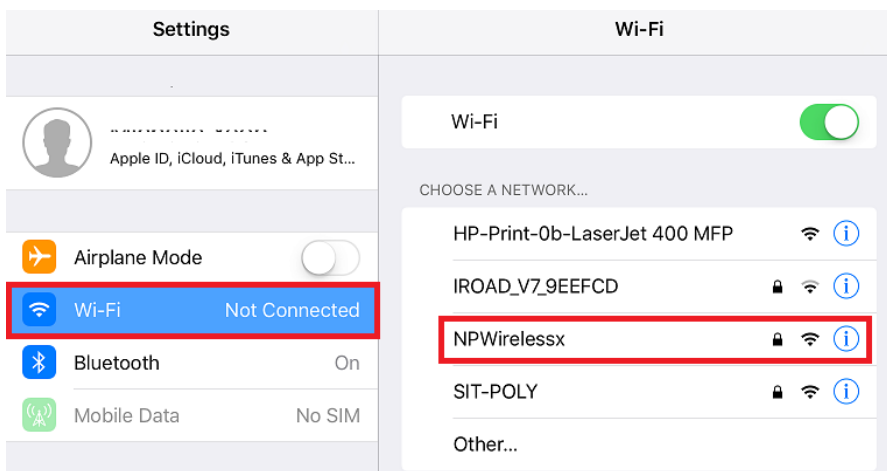

Login to NPWirelessx (iPhone/iPad/iOS devices)

- 1) Click on the Settings icon.

- 2) Select "Wi-Fi" and tap on "NPWirelessx"

- 3) Enter username and password and select "Join" to connect to NPWirelessx.

- 4) Tap on "Trust" and you will be connected to NPWirelessx.